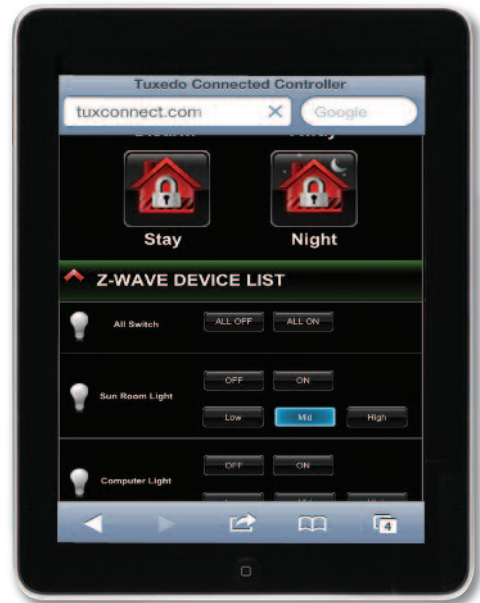

Security Made Simple

Whether arming or disarming the system, bypassing zones, accessing the event log or controlling lights and appliances, graphic icons make security intuitive and simple.

- Icons are immediately recognizable by function to make operation crystal clear whether you're using the Tuxedo Touch™ touchscreen, PC, iPhone, iPad, BlackBerry, Android, web-enabled television or other compatible device
 - Prompts and graphics are easy to read and easy to see on the bright, crystal clear screen—reducing employee training time
 - 24/7 video surveillance accessible on the keypad, TV or touchscreen on premises
 - No complicated commands or blinking lights to interpret
 - System status can be displayed English, French Canadian or Spanish
 - Can announce the type and location of an alarm*
 - Keep tabs on employees, track when employees use the system and view when the system was used
- *Voice annunciation option available in English language only.

Locks

Lock and unlock your doors right from Tuxedo Touch™ and arm and disarm your security system right through the keypad on you lock.

Sleek, Stylish Design

The extra large screen and choice of white or silver housings are ideal in any commercial or industrial environment.

Picture the Possibilities

The building controller, digital picture frame, video viewer and brilliant, intuitive touchscreen are an unbeatable combination. Put Tuxedo Touch to work for your business today! Ask your custom electronics professional for details.

Tuxedo Touch™ Remote Control

You can control your security system, thermostats, lights, locks and shades—even view live video—when you're away from your business using your smartphone or other compatible wireless mobile device. You can also receive e-mail and video alerts about important events. Ask your custom electronics professional for details.